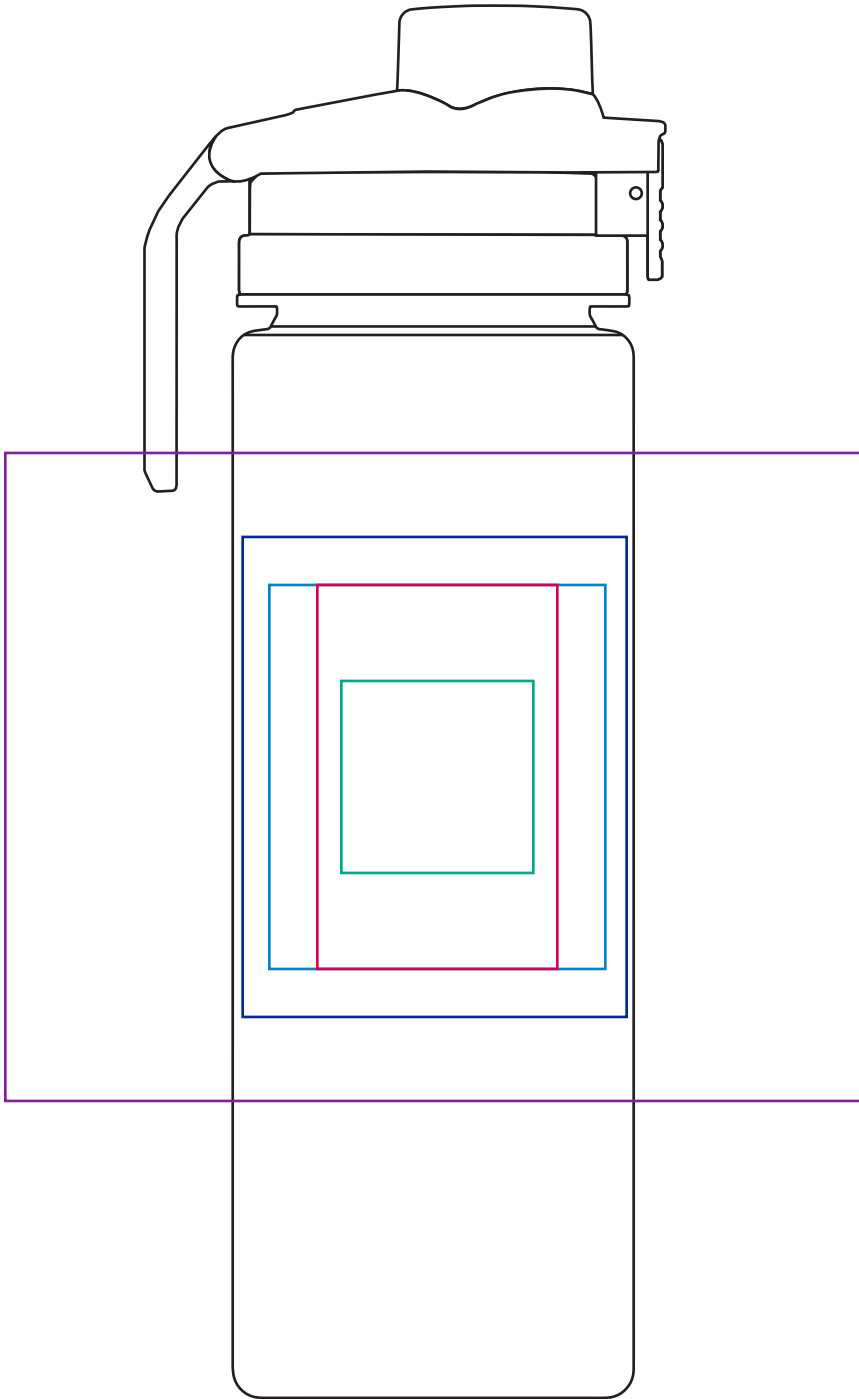

ITEM DIAGRAM IS SHOWN
AT 50% OF ACTUAL SIZE

WS-1034

2.50" W X 4.00" H
SCREEN PRINT
AVAILABLE IMPRINT AREA
LOCATION - CENTER (DEFAULT)

3.50" W X 4.00" H
SCREEN PRINT
FULL COLOR

2.00" W X 2.00" H
FULL COLORS

4.00" W X 5.00" H
FULL COLORS

9.00" W X 6.75" H
FULL COLORS