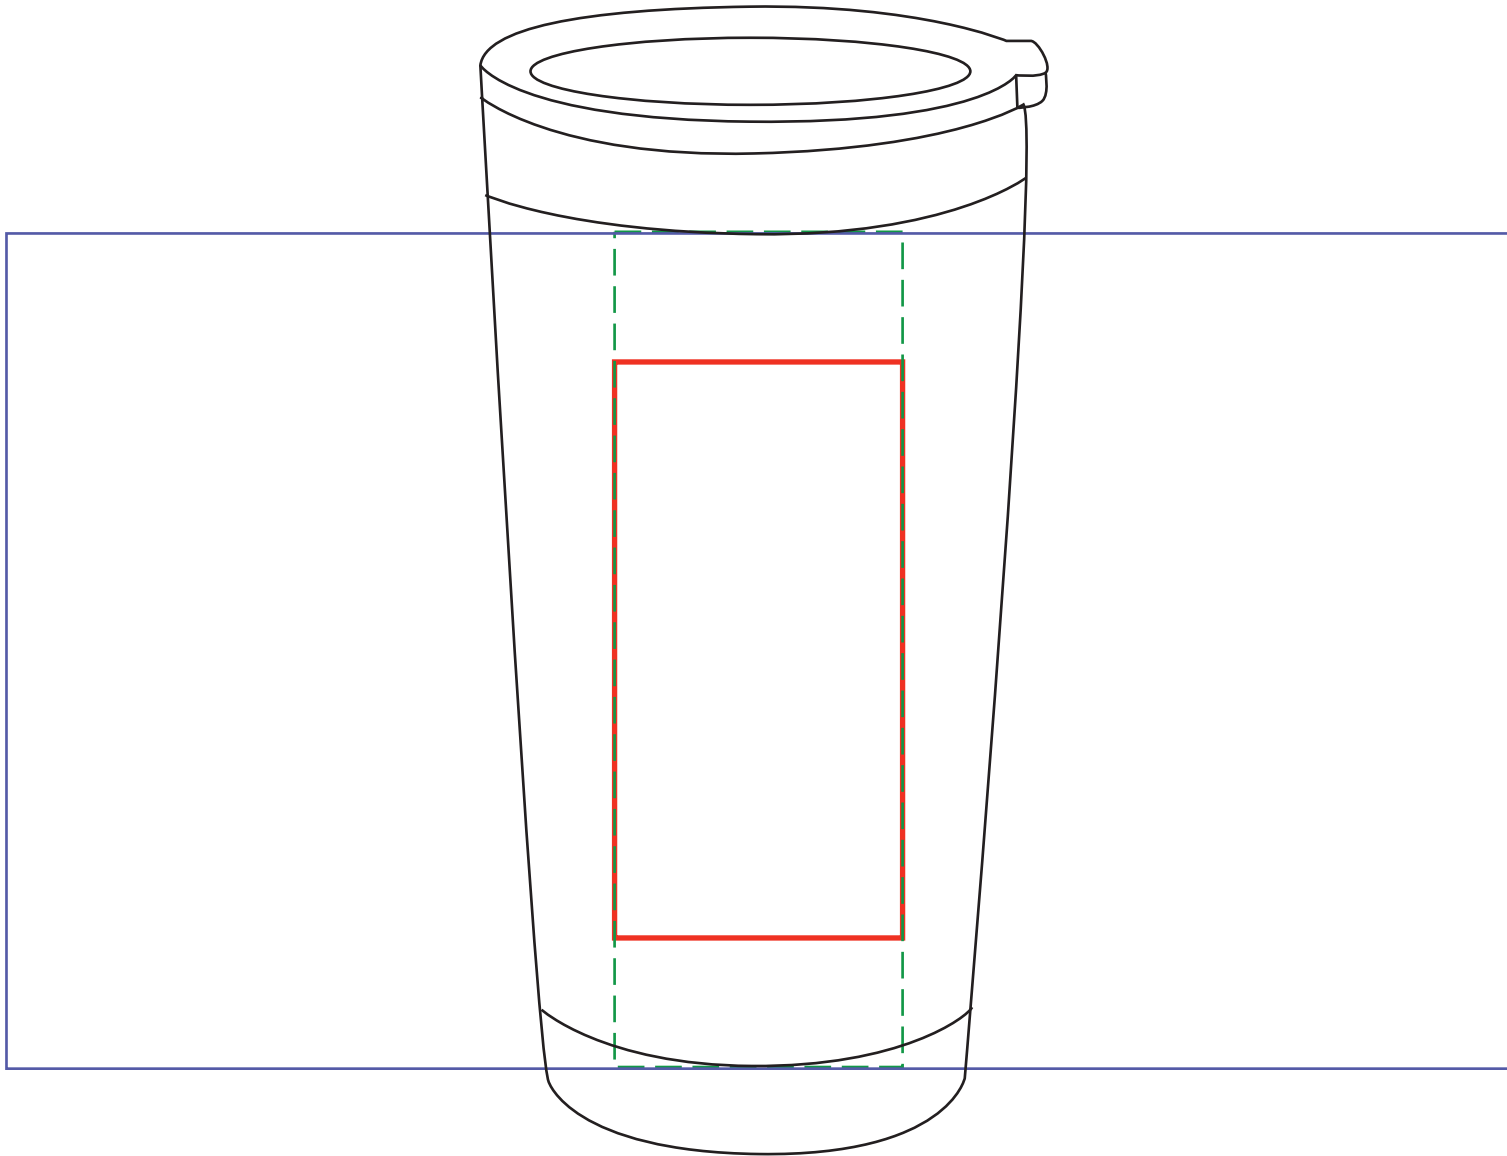

WM-2012

TEMPLATE IS SHOWN AT 75% SIZE

SCREEN PRINT
2.00" W x 4.00" H
Available Imprint Area

LASER ENGRAVING
2.00" W x 5.80" H
Available Engraving Area

FULL COLOR / WRAP
10.52" W x 5.80" H
Available Imprint Area

*Run charge will depend on logo size