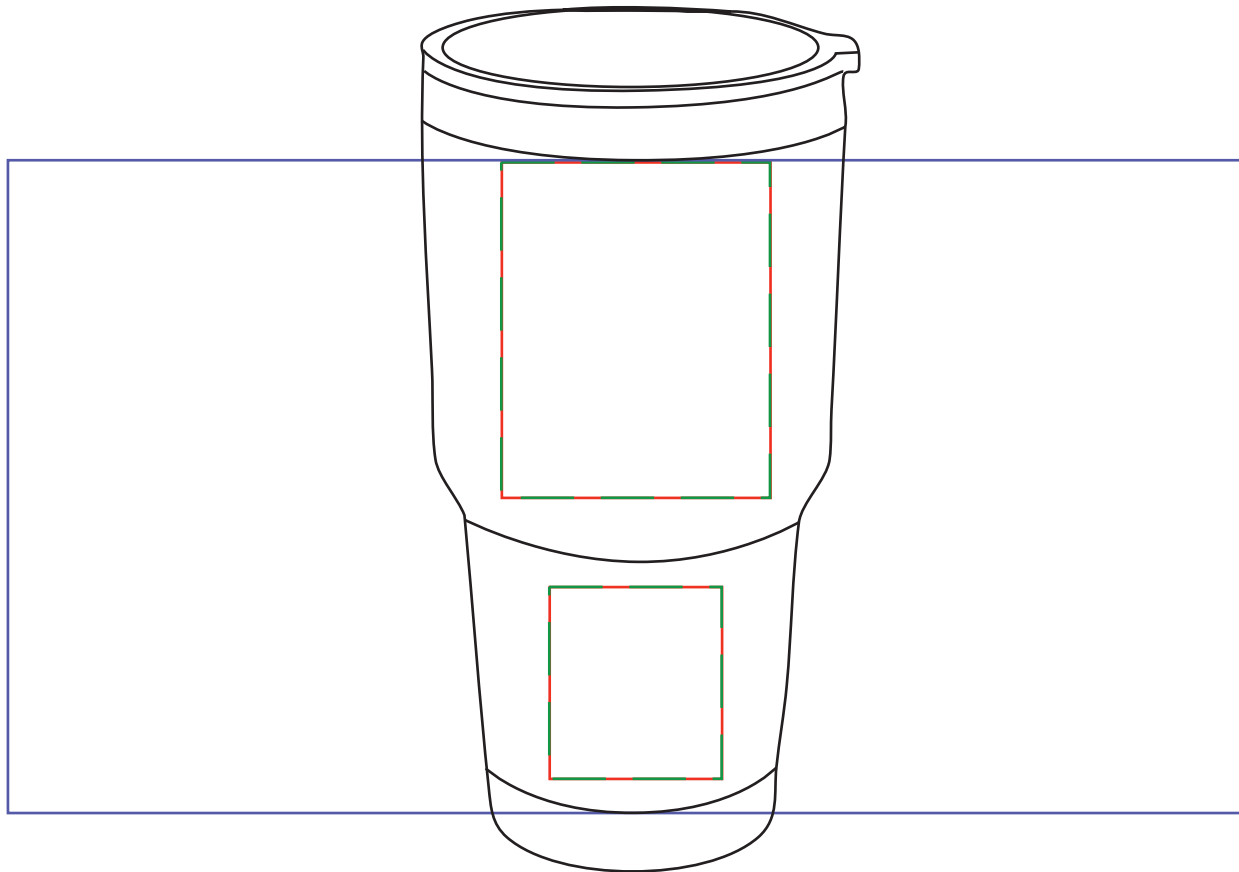

WM-2011

TEMPLATE IS SHOWN AT 50% SIZE

SCREEN PRINT

2.80" W x 3.50" H (Upper)

1.80" W x 2.00" H (Lower)

Available Imprint Area

LASER ENGRAVING

2.80" W x 3.50" H (Upper)

1.80" W x 2.00" H (Lower)

Available Engraving Area

FULL COLOR / WRAP

12.96" W x 6.80" H

Available Imprint Area

*Run charge will depend on logo size