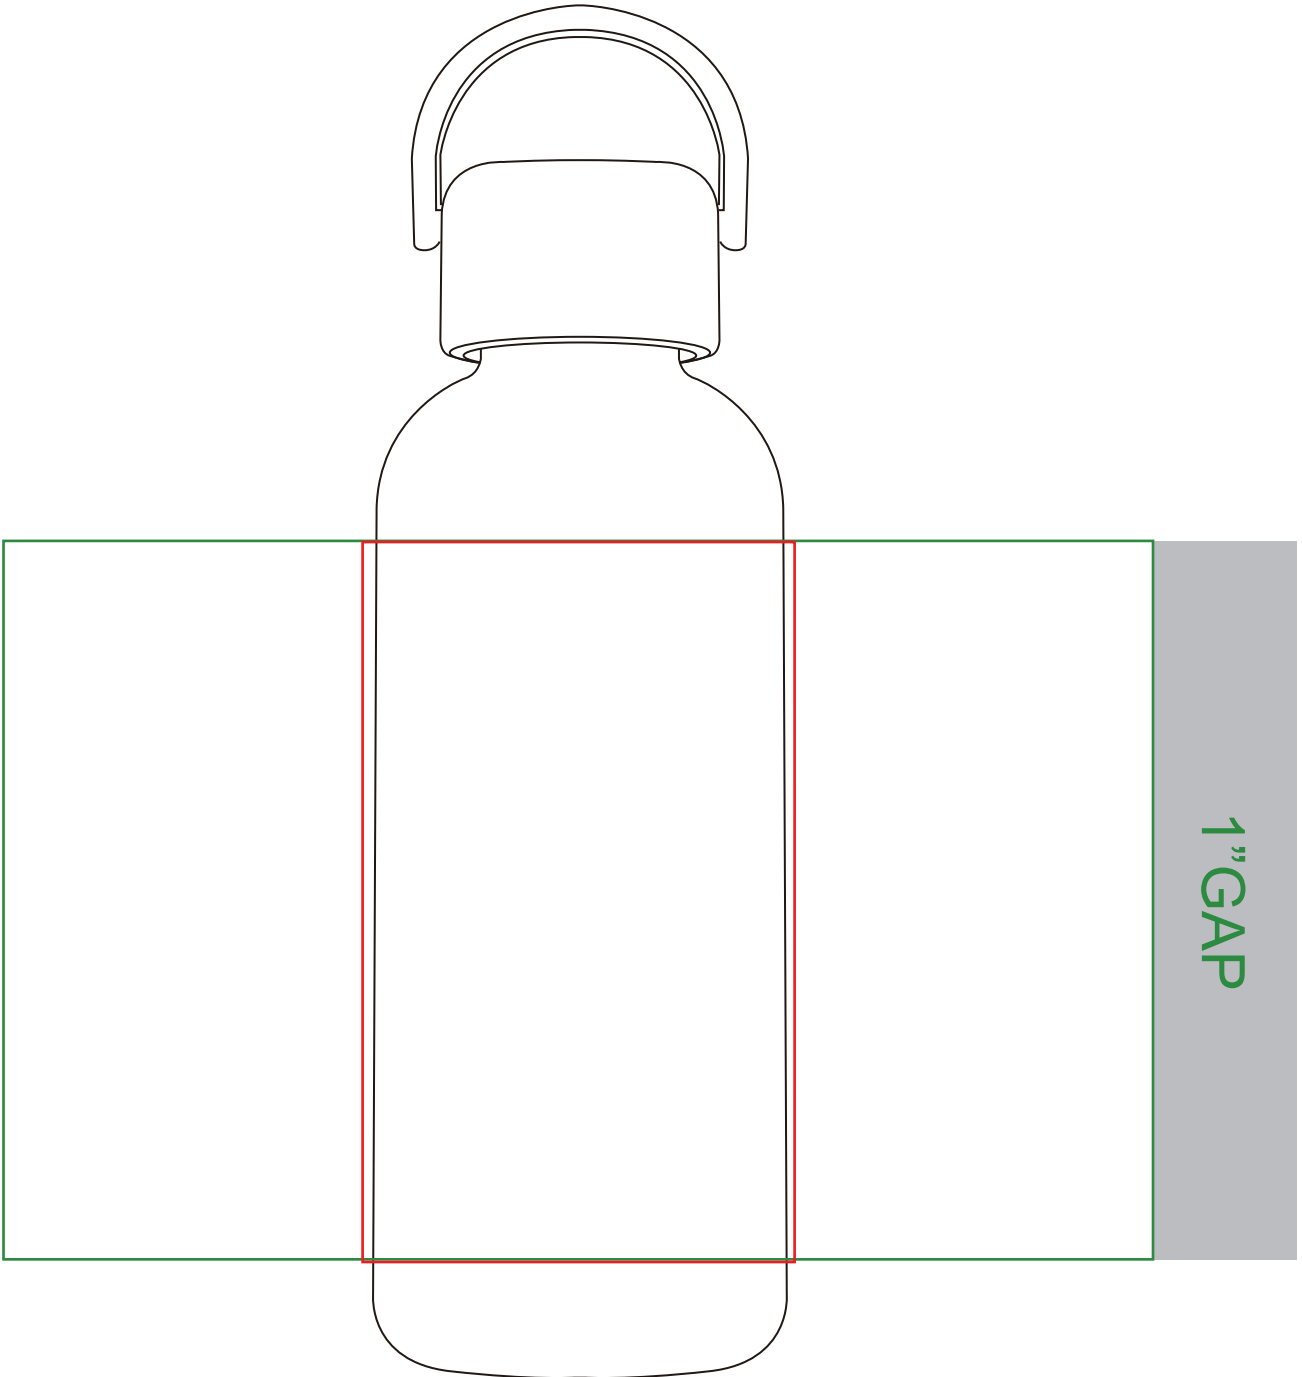

# WA-1119

ITEM DIAGRAM IS SHOWN AT 75% OF ACTUAL SIZE

Screen Print  
3.00" W x 5.00" H  
Available Imprint Area

Screen Print  
8.00" W x 5.00" H  
Available Imprint Area  
Full Wrap with GAP