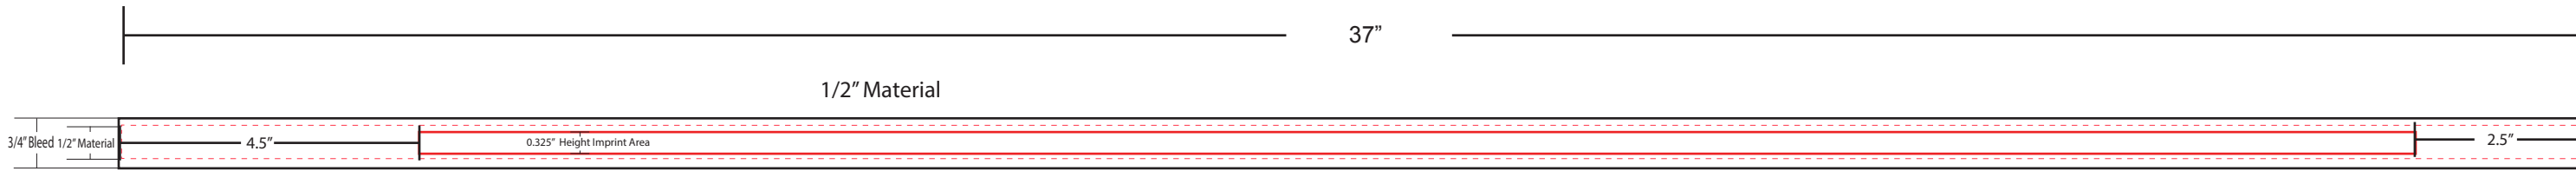

# A00054-TX-6008

\* ITEM DIAGRAM IS APPROXIMATELY AT 40% OF ACTUAL SIZE \*

DEFAULT LENGTH SIZE : 37"  
THE LENGTH IS CUSTOMIZABLE WITH ADDITIONAL CHARGE

Actual Imprint Size

4C Process  
0.85" H  
Available Imprint Area

Actual Imprint Size

4C Process  
0.60" H  
Available Imprint Area

# A00054-TX-6008

\* ITEM DIAGRAM IS APPROXIMATELY AT 40% OF ACTUAL SIZE \*

DEFAULT LENGTH SIZE : 37"  
THE LENGTH IS CUSTOMIZABLE WITH ADDITIONAL CHARGE

Actual Imprint Size

4C Process  
0.325" H  
Available Imprint Area

Actual Imprint Size

4C Process  
0.25" H  
Available Imprint Area