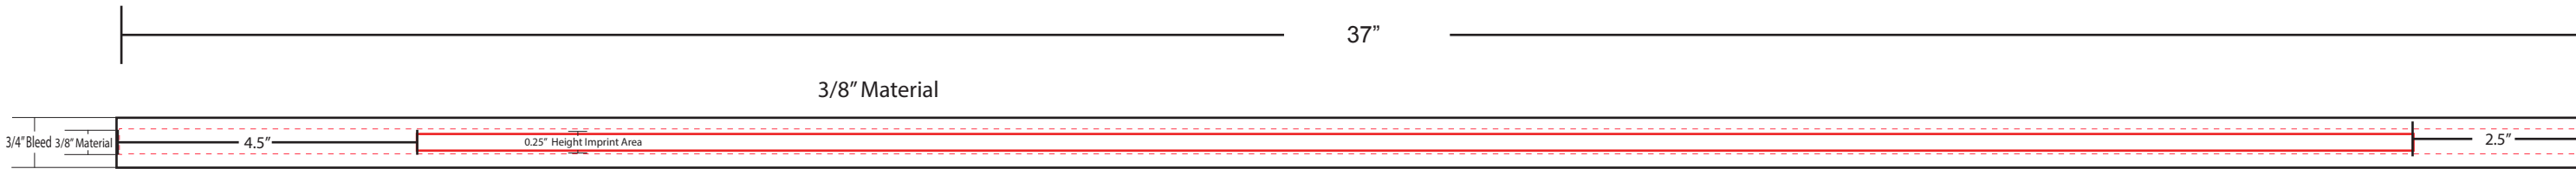

# A00054-TX-6008

\* ITEM DIAGRAM IS APPROXIMATELY AT 40% OF ACTUAL SIZE \*

DEFAULT LENGTH SIZE : 37"  
THE LENGTH IS CUSTOMIZABLE WITH ADDITIONAL CHARGE

Actual Imprint Size

4C Process  
0.85" H  
Available Imprint Area

Actual Imprint Size

4C Process  
0.60" H  
Available Imprint Area

# A00054-TX-6008

\* ITEM DIAGRAM IS APPROXIMATELY AT 40% OF ACTUAL SIZE \*

DEFAULT LENGTH SIZE : 37"  
THE LENGTH IS CUSTOMIZABLE WITH ADDITIONAL CHARGE

Actual Imprint Size

4C Process  
0.325" H  
Available Imprint Area

Actual Imprint Size

4C Process  
0.25" H  
Available Imprint Area