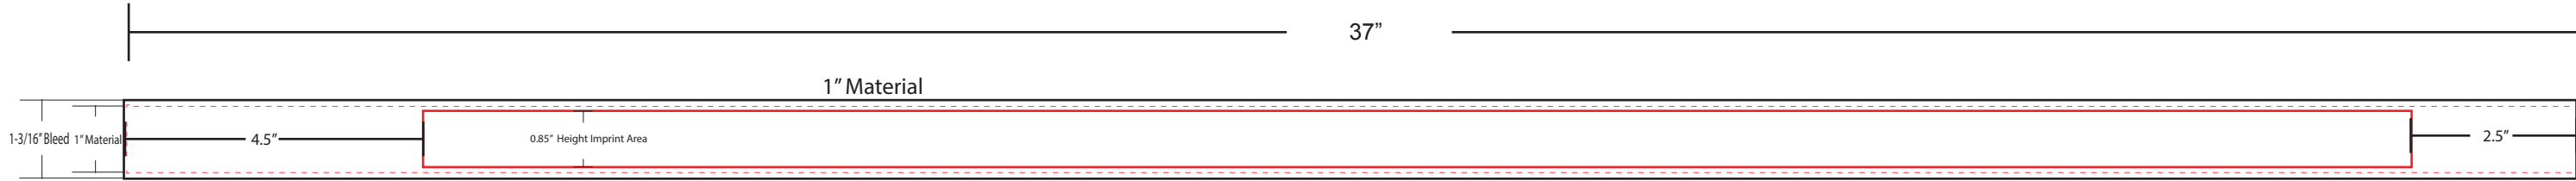

# A00054-TX-6008

\* ITEM DIAGRAM IS APPROXIMATELY AT 40% OF ACTUAL SIZE \*

DEFAULT LENGTH SIZE : 37"  
THE LENGTH IS CUSTOMIZABLE WITH ADDITIONAL CHARGE

Actual Imprint Size

4C Process  
0.85" H  
Available Imprint Area

Actual Imprint Size

4C Process  
0.60" H  
Available Imprint Area

# A00054-TX-6008

\* ITEM DIAGRAM IS APPROXIMATELY AT 40% OF ACTUAL SIZE \*

DEFAULT LENGTH SIZE : 37"  
THE LENGTH IS CUSTOMIZABLE WITH ADDITIONAL CHARGE

Actual Imprint Size

4C Process  
0.325" H  
Available Imprint Area

Actual Imprint Size

4C Process  
0.25" H  
Available Imprint Area