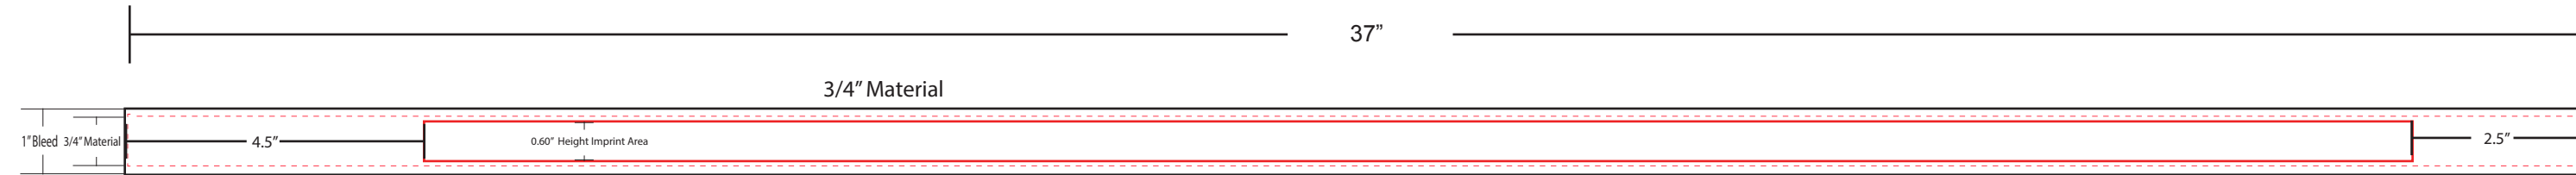

# A00054-TX-6008

\* ITEM DIAGRAM IS APPROXIMATELY AT 40% OF ACTUAL SIZE \*

DEFAULT LENGTH SIZE : 37"  
THE LENGTH IS CUSTOMIZABLE WITH ADDITIONAL CHARGE

Actual Imprint Size

4C Process  
0.85" H  
Available Imprint Area

Actual Imprint Size

4C Process  
0.60" H  
Available Imprint Area

# A00054-TX-6008

\* ITEM DIAGRAM IS APPROXIMATELY AT 40% OF ACTUAL SIZE \*

DEFAULT LENGTH SIZE : 37"  
THE LENGTH IS CUSTOMIZABLE WITH ADDITIONAL CHARGE

Actual Imprint Size

4C Process  
0.325" H  
Available Imprint Area

Actual Imprint Size

4C Process  
0.25" H  
Available Imprint Area