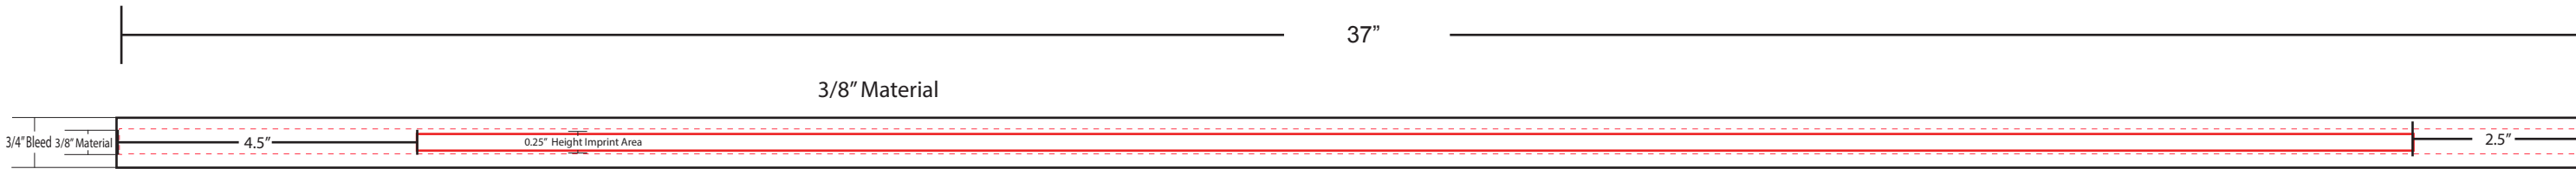

# A00054-TX-6008-ECO

\* ITEM DIAGRAM IS APPROXIMATELY AT 40% OF ACTUAL SIZE \*

DEFAULT LENGTH SIZE : 37"  
THE LENGTH IS CUSTOMIZABLE WITH ADDITIONAL CHARGE

37"

1" Material

Actual Imprint Size

4C Process  
0.85" H  
Available Imprint Area

37"

3/4" Material

Actual Imprint Size

4C Process  
0.60" H  
Available Imprint Area

# A00054-TX-6008-ECO

\* ITEM DIAGRAM IS APPROXIMATELY AT 40% OF ACTUAL SIZE \*

DEFAULT LENGTH SIZE : 37"  
THE LENGTH IS CUSTOMIZABLE WITH ADDITIONAL CHARGE

Actual Imprint Size

4C Process  
0.325" H  
Available Imprint Area

Actual Imprint Size

4C Process  
0.25" H  
Available Imprint Area