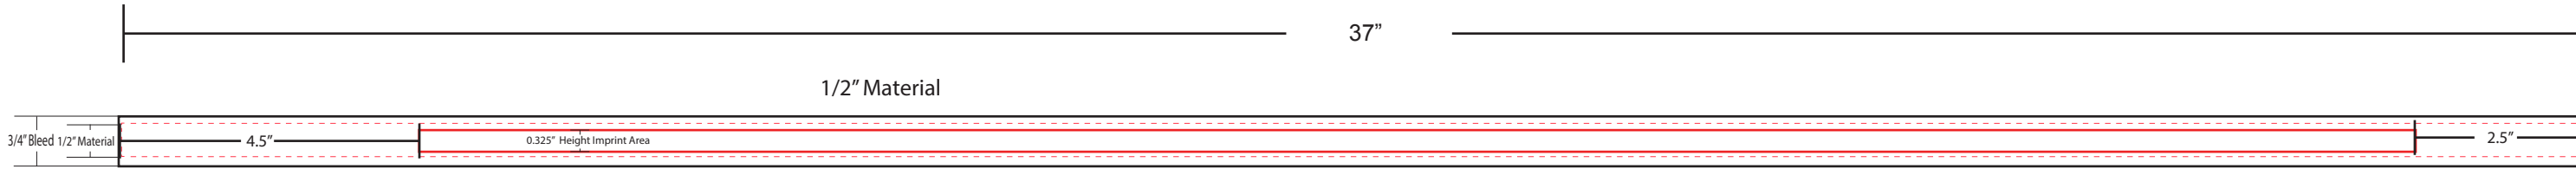

# A00054-TX-6008-ECO

\* ITEM DIAGRAM IS APPROXIMATELY AT 40% OF ACTUAL SIZE \*

DEFAULT LENGTH SIZE : 37"  
THE LENGTH IS CUSTOMIZABLE WITH ADDITIONAL CHARGE

37"

1" Material

Actual Imprint Size

4C Process  
0.85" H  
Available Imprint Area

37"

3/4" Material

Actual Imprint Size

4C Process  
0.60" H  
Available Imprint Area

# A00054-TX-6008-ECO

\* ITEM DIAGRAM IS APPROXIMATELY AT 40% OF ACTUAL SIZE \*

DEFAULT LENGTH SIZE : 37"  
THE LENGTH IS CUSTOMIZABLE WITH ADDITIONAL CHARGE

Actual Imprint Size

4C Process  
0.325" H  
Available Imprint Area

Actual Imprint Size

4C Process  
0.25" H  
Available Imprint Area