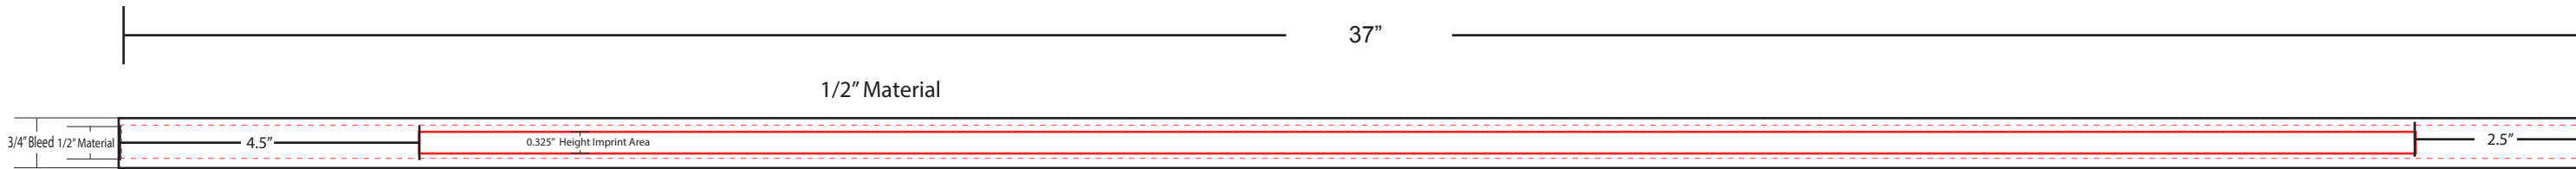

# A00054-TX-6002

\* ITEM DIAGRAM IS APPROXIMATELY AT 40% OF ACTUAL SIZE \*

DEFAULT LENGTH SIZE : 37"  
THE LENGTH IS CUSTOMIZABLE WITH ADDITIONAL CHARGE

Actual Imprint Size

4C Process  
0.85" H  
Available Imprint Area

Actual Imprint Size

4C Process  
0.60" H  
Available Imprint Area

# A00054-TX-6002

\* ITEM DIAGRAM IS APPROXIMATELY AT 40% OF ACTUAL SIZE \*

DEFAULT LENGTH SIZE : 37"  
THE LENGTH IS CUSTOMIZABLE WITH ADDITIONAL CHARGE

Actual Imprint Size

4C Process  
0.325" H  
Available Imprint Area

Actual Imprint Size

4C Process  
0.25" H  
Available Imprint Area