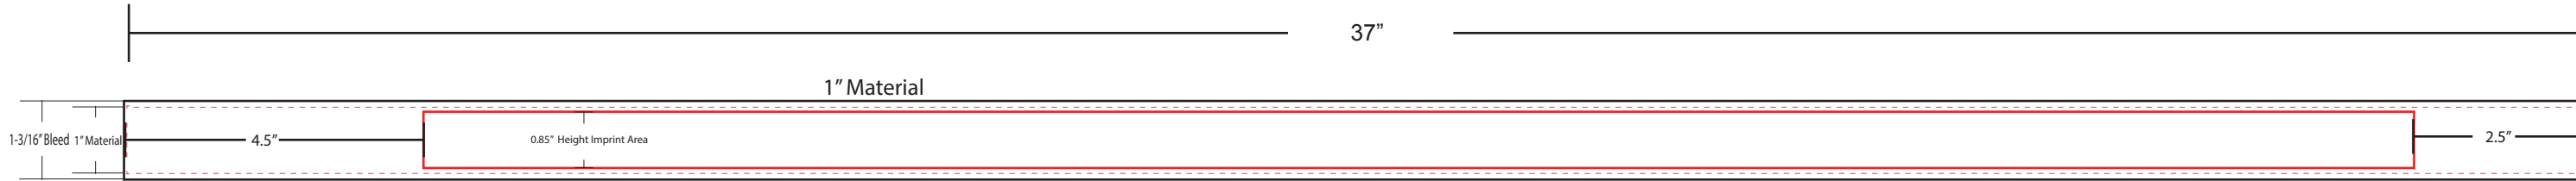

# A00054-TX-6002

\* ITEM DIAGRAM IS APPROXIMATELY AT 40% OF ACTUAL SIZE \*

DEFAULT LENGTH SIZE : 37"  
THE LENGTH IS CUSTOMIZABLE WITH ADDITIONAL CHARGE

Actual Imprint Size

4C Process  
0.85" H  
Available Imprint Area

Actual Imprint Size

4C Process  
0.60" H  
Available Imprint Area

# A00054-TX-6002

\* ITEM DIAGRAM IS APPROXIMATELY AT 40% OF ACTUAL SIZE \*

DEFAULT LENGTH SIZE : 37"  
THE LENGTH IS CUSTOMIZABLE WITH ADDITIONAL CHARGE

Actual Imprint Size

4C Process  
0.325" H  
Available Imprint Area

Actual Imprint Size

4C Process  
0.25" H  
Available Imprint Area