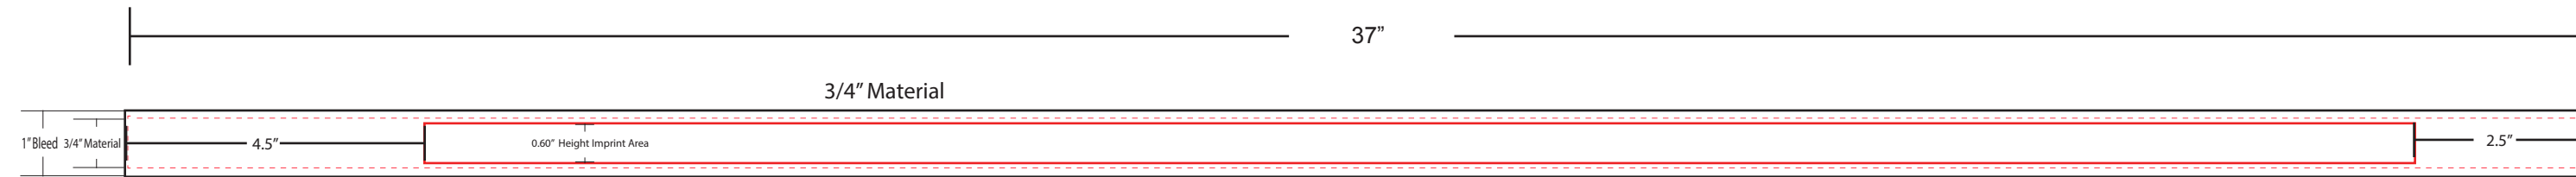

# A00054-TX-6002

\* ITEM DIAGRAM IS APPROXIMATELY AT 40% OF ACTUAL SIZE \*

DEFAULT LENGTH SIZE : 37"  
THE LENGTH IS CUSTOMIZABLE WITH ADDITIONAL CHARGE

Actual Imprint Size

4C Process  
0.85" H  
Available Imprint Area

Actual Imprint Size

4C Process  
0.60" H  
Available Imprint Area

# A00054-TX-6002

\* ITEM DIAGRAM IS APPROXIMATELY AT 40% OF ACTUAL SIZE \*

DEFAULT LENGTH SIZE : 37"  
THE LENGTH IS CUSTOMIZABLE WITH ADDITIONAL CHARGE

Actual Imprint Size

4C Process  
0.325" H  
Available Imprint Area

Actual Imprint Size

4C Process  
0.25" H  
Available Imprint Area