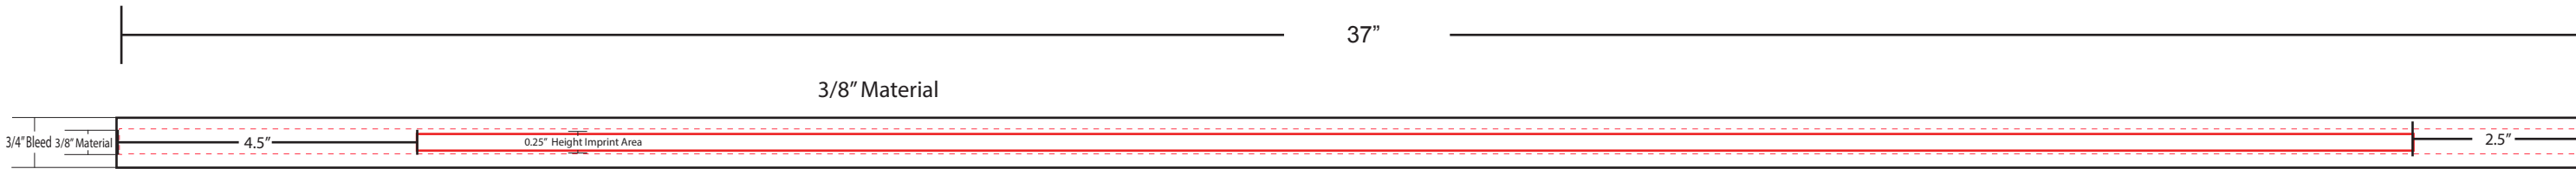

# A00054-TX-6002

\* ITEM DIAGRAM IS APPROXIMATELY AT 40% OF ACTUAL SIZE \*

DEFAULT LENGTH SIZE : 37"  
THE LENGTH IS CUSTOMIZABLE WITH ADDITIONAL CHARGE

Actual Imprint Size

4C Process  
0.85" H  
Available Imprint Area

Actual Imprint Size

4C Process  
0.60" H  
Available Imprint Area

# A00054-TX-6002

\* ITEM DIAGRAM IS APPROXIMATELY AT 40% OF ACTUAL SIZE \*

DEFAULT LENGTH SIZE : 37"  
THE LENGTH IS CUSTOMIZABLE WITH ADDITIONAL CHARGE

Actual Imprint Size

4C Process  
0.325" H  
Available Imprint Area

Actual Imprint Size

4C Process  
0.25" H  
Available Imprint Area