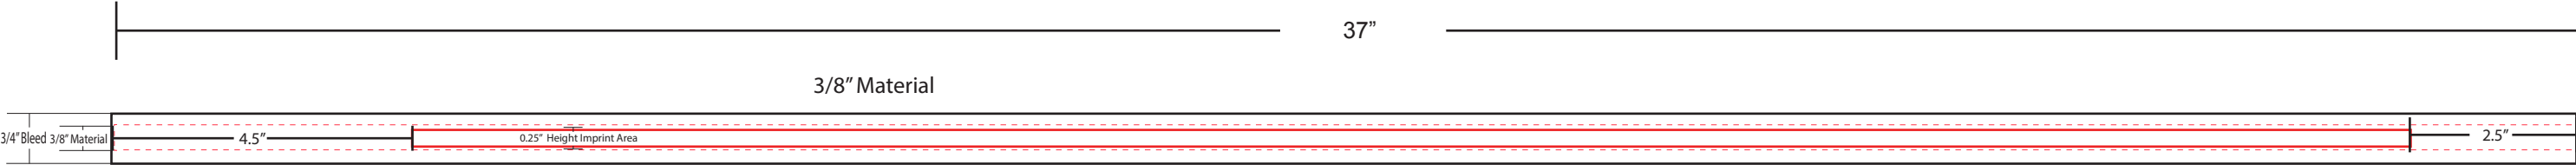

# A00054-TX-6002-ECO

\* ITEM DIAGRAM IS APPROXIMATELY AT 40% OF ACTUAL SIZE \*

DEFAULT LENGTH SIZE : 37"  
THE LENGTH IS CUSTOMIZABLE WITH ADDITIONAL CHARGE

37"

1" Material

Actual Imprint Size

4C Process  
0.85" H  
Available Imprint Area

37"

3/4" Material

Actual Imprint Size

4C Process  
0.60" H  
Available Imprint Area

# A00054-TX-6002-ECO

\* ITEM DIAGRAM IS APPROXIMATELY AT 40% OF ACTUAL SIZE \*

DEFAULT LENGTH SIZE : 37"  
THE LENGTH IS CUSTOMIZABLE WITH ADDITIONAL CHARGE

Actual Imprint Size

4C Process  
0.325" H  
Available Imprint Area

Actual Imprint Size

4C Process  
0.25" H  
Available Imprint Area