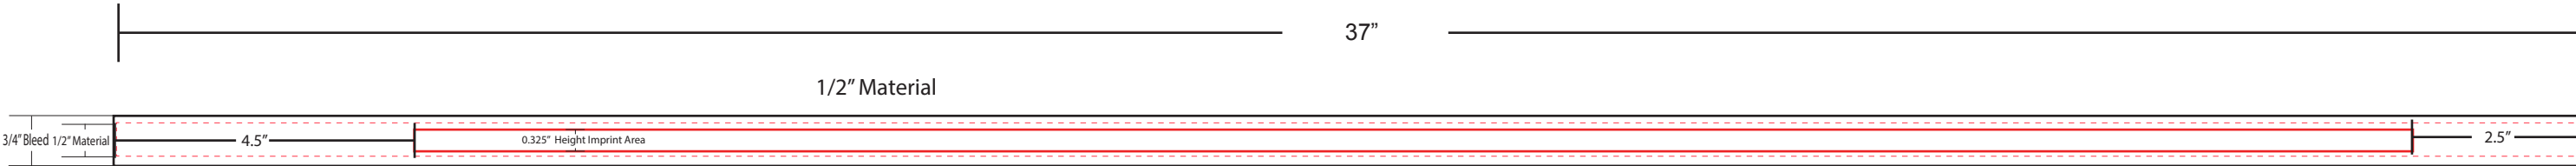

# A00054-TX-6002-ECO

\* ITEM DIAGRAM IS APPROXIMATELY AT 40% OF ACTUAL SIZE \*

DEFAULT LENGTH SIZE : 37"  
THE LENGTH IS CUSTOMIZABLE WITH ADDITIONAL CHARGE

37"

1" Material

Actual Imprint Size

4C Process  
0.85" H  
Available Imprint Area

37"

3/4" Material

Actual Imprint Size

4C Process  
0.60" H  
Available Imprint Area

# A00054-TX-6002-ECO

\* ITEM DIAGRAM IS APPROXIMATELY AT 40% OF ACTUAL SIZE \*

DEFAULT LENGTH SIZE : 37"  
THE LENGTH IS CUSTOMIZABLE WITH ADDITIONAL CHARGE

Actual Imprint Size

4C Process  
0.325" H  
Available Imprint Area

Actual Imprint Size

4C Process  
0.25" H  
Available Imprint Area