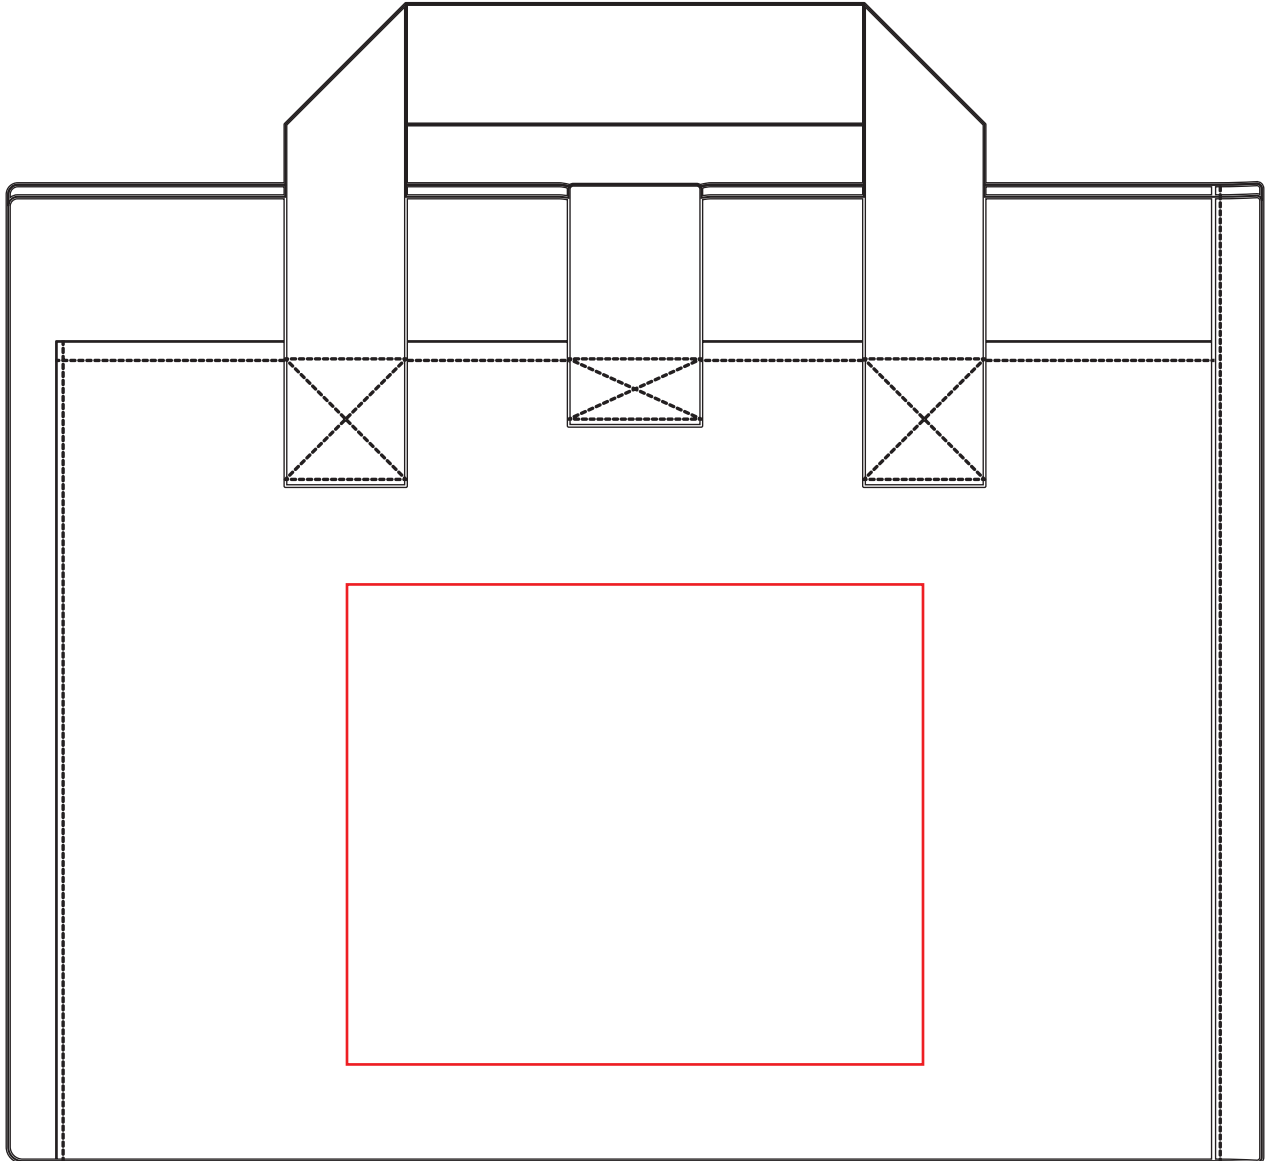

NT-3003

ITEM DIAGRAM IS SHOWN AT APPROX. 50% OF ACTUAL ITEM SIZE.

6.00" W X 5.00" H
HEAT TRANSFER / EMBROIDERY
AVAILABLE IMPRINT AREA