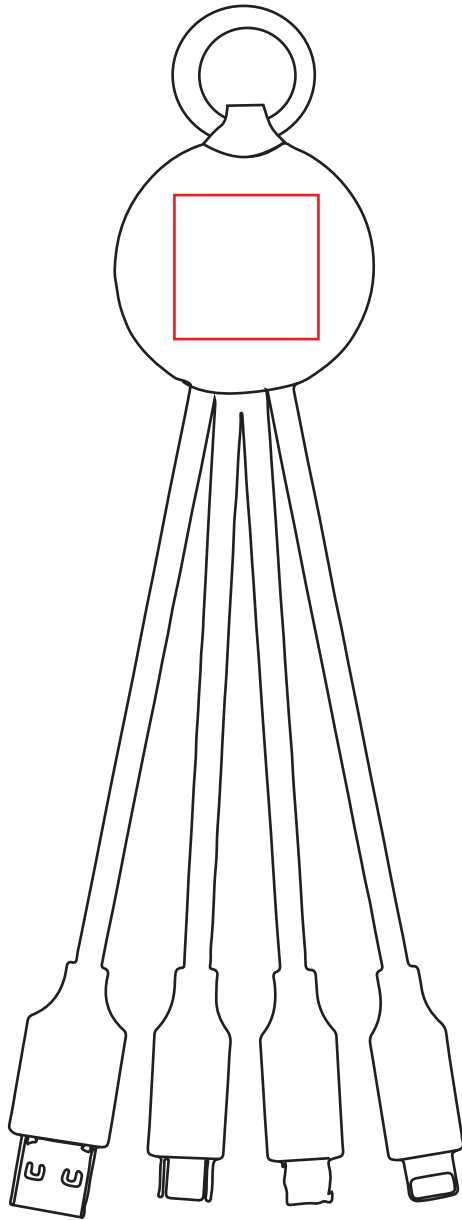

DW-3022

TEMPLATE IS SHOWN AT 100% SIZE

3/4" W x 3/4" H
Available Imprint Area

DEFAULT IMPRINT LOCATION:
FRONT