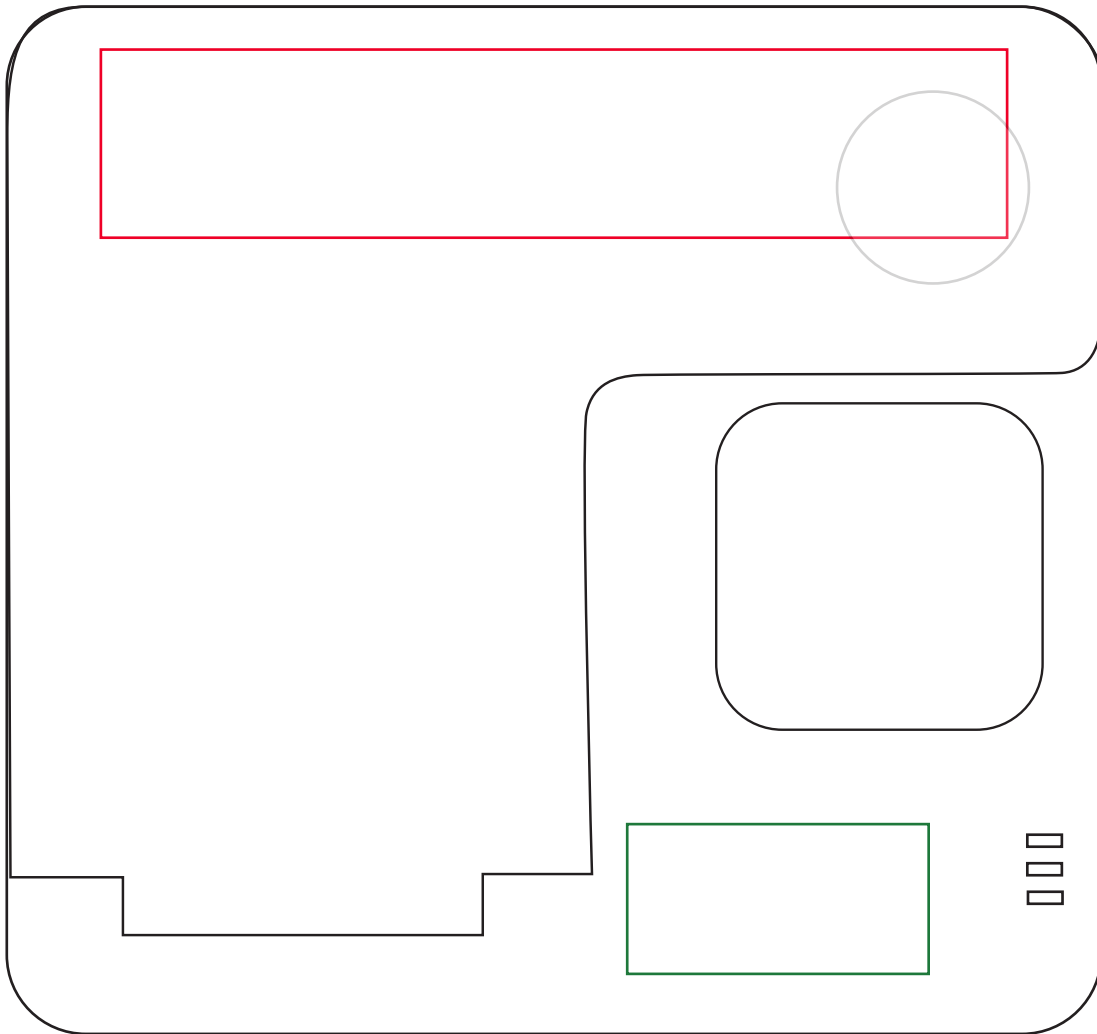

# DP-4102

4.72" W x 0.98" H  
SCREEN PRINT / FULL COLOR PROCESS  
AVAILABLE IMPRINT AREA  
TOP - DEFAULT

1.57" W x 0.78" H  
SCREEN PRINT  
AVAILABLE IMPRINT AREA  
BOTTOM