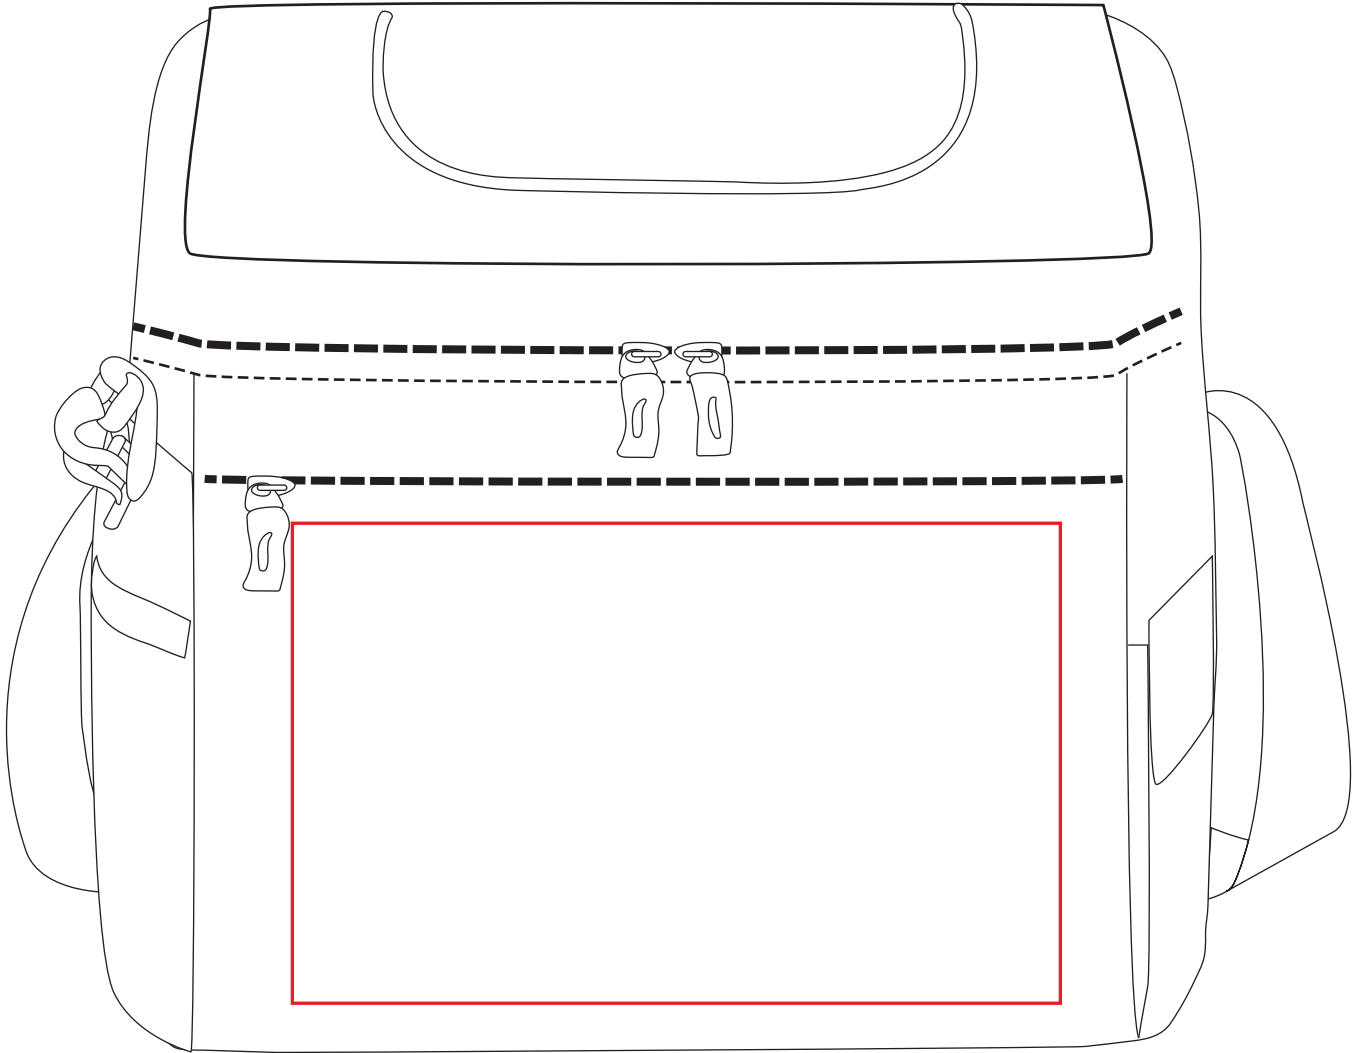

A00022-B-8547

ITEM DIAGRAM IS SHOWN AT 50% OF ACTUAL SIZE.

8.00" W X 5.00" H
SCREEN PRINT
AVAILABLE IMPRINT AREA