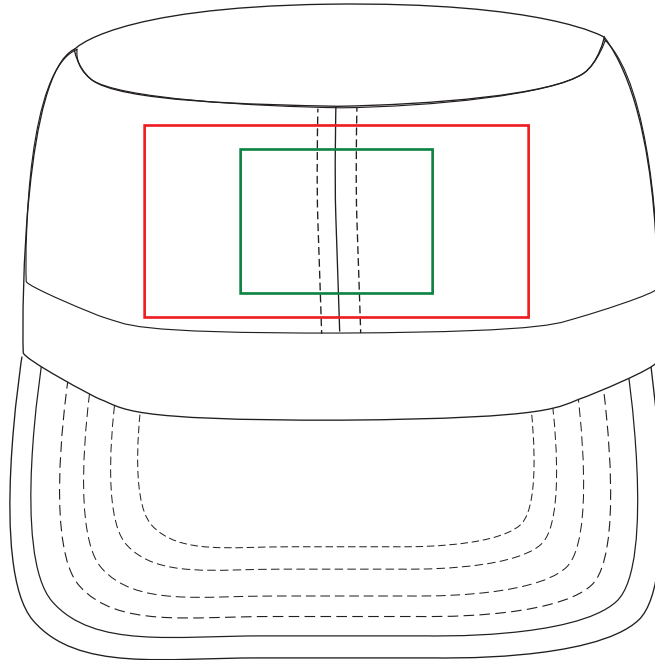

B-8027

TEMPLATE IS SHOWN AT 50% SIZE

4.00" W X 2.00" H
SCREEN PRINT
AVAILABLE IMPRINT AREA
(STANDARD IMPRINT METHOD)

2.00" W X 1.50" H
EMBROIDERY
AVAILABLE IMPRINT AREA