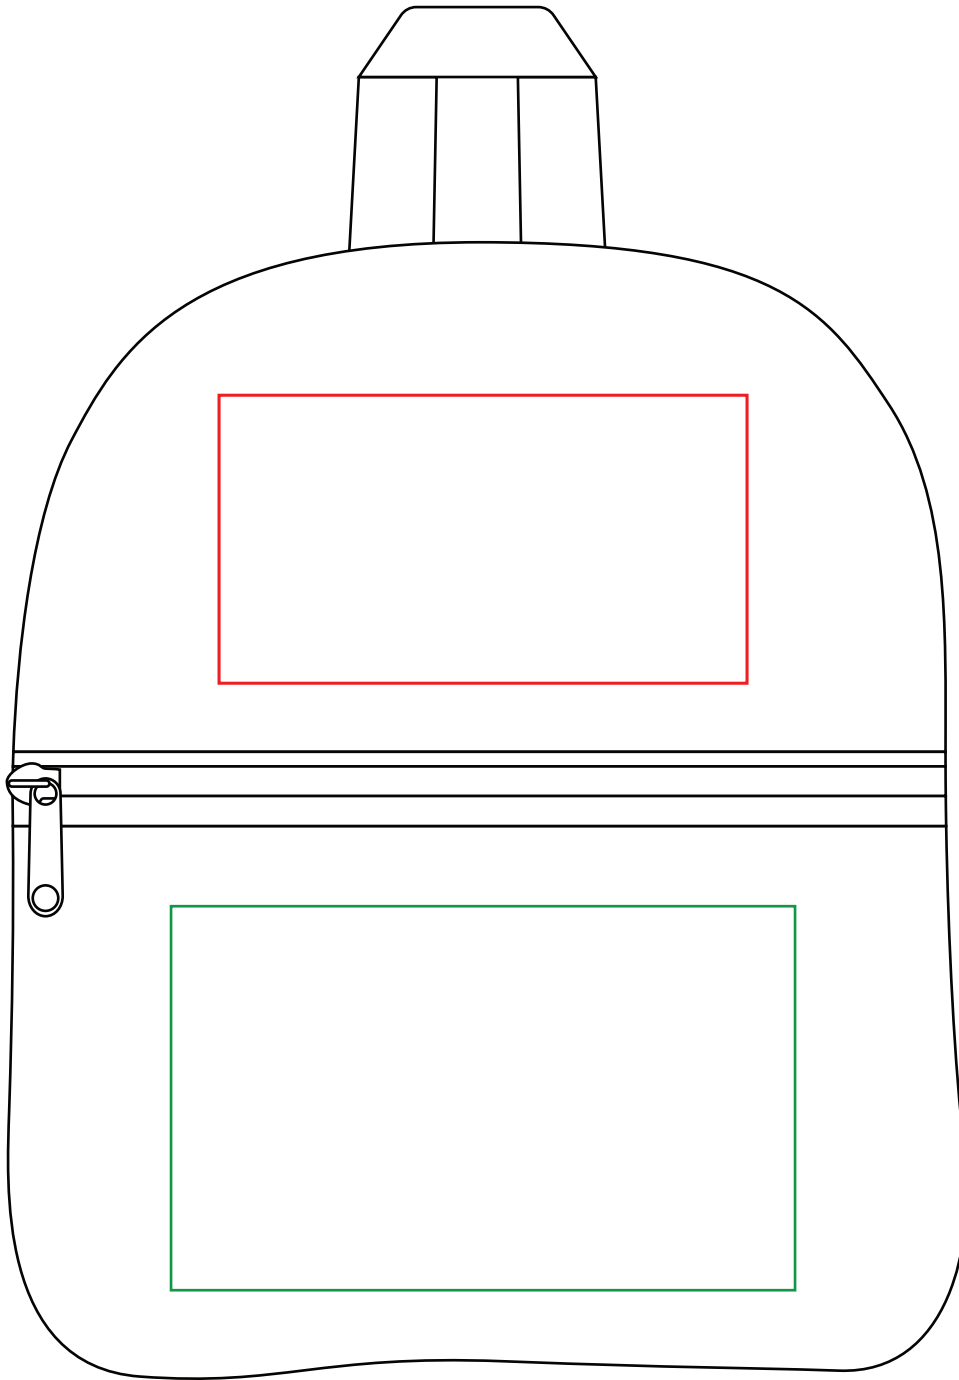

B-6449

TEMPLATE IS SHOWN AT 50% SIZE

IMPRINT LOCATION: ABOVE POCKET
Screen Print / 4C Flash Digital Decal
5-1/2" W x 3" H
Available Imprint Area

**ALTERNATE IMPRINT LOCATION:
FRONT POCKET**
Screen Print / 4C Flash Digital Decal
6-1/2" W x 4" H
Available Imprint Area