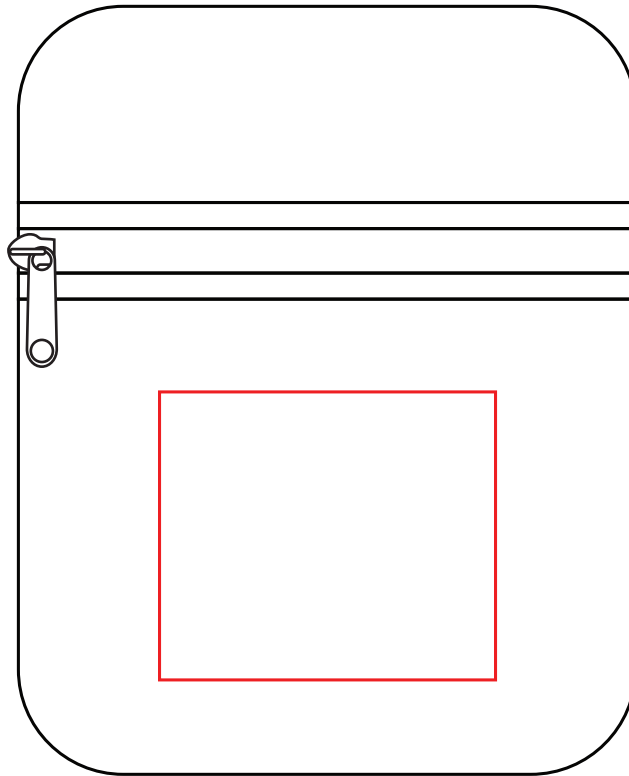

B-6327

TEMPLATE IS SHOWN AT 50% SIZE

Screen Print / 4C Flash Digital Decal
3-1/2" W x 3" H
Available Imprint Area

IMPRINT LOCATION: CENTER POCKET

ALTERNATE IMPRINT LOCATION: BACK OF BAG

Screen Print / 4C Flash Digital Decal
4" W x 2" H
Available Imprint Area