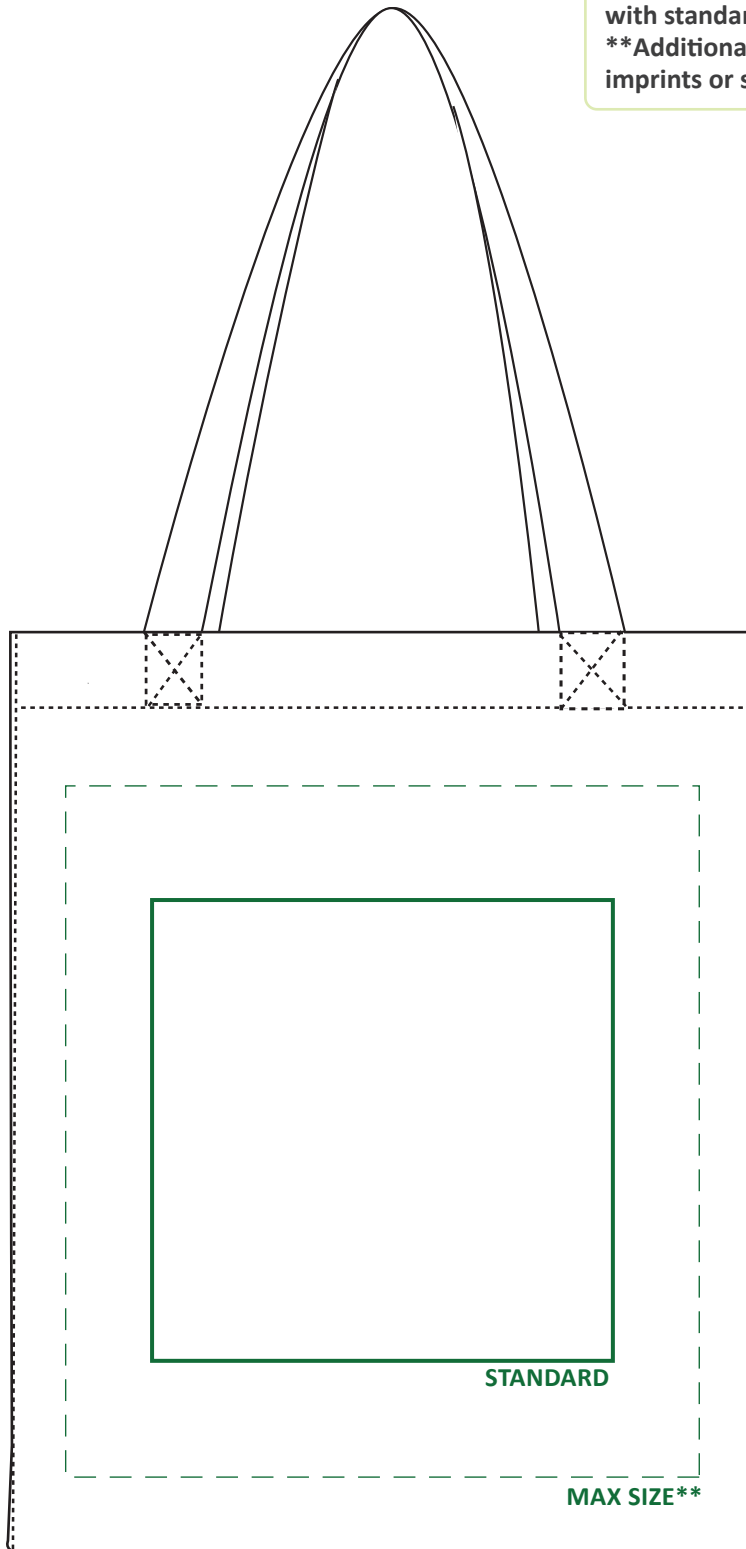

SCREEN PRINT - Standard Imprint Method

8" W x 8" H - Standard Size

*11" W x 12" H - Max Size***

INCLUDES:

One color/position imprint, in a standard size with standard imprint method.

****Additional run charges apply for oversized imprints or special methods.**

Additional Imprint Methods:

4C FULL COLOR

*11" W x 12" H - Max Size***

****Run charges for additional Imprint options are not included and vary by imprint size and method. Please contact us for a quote.**