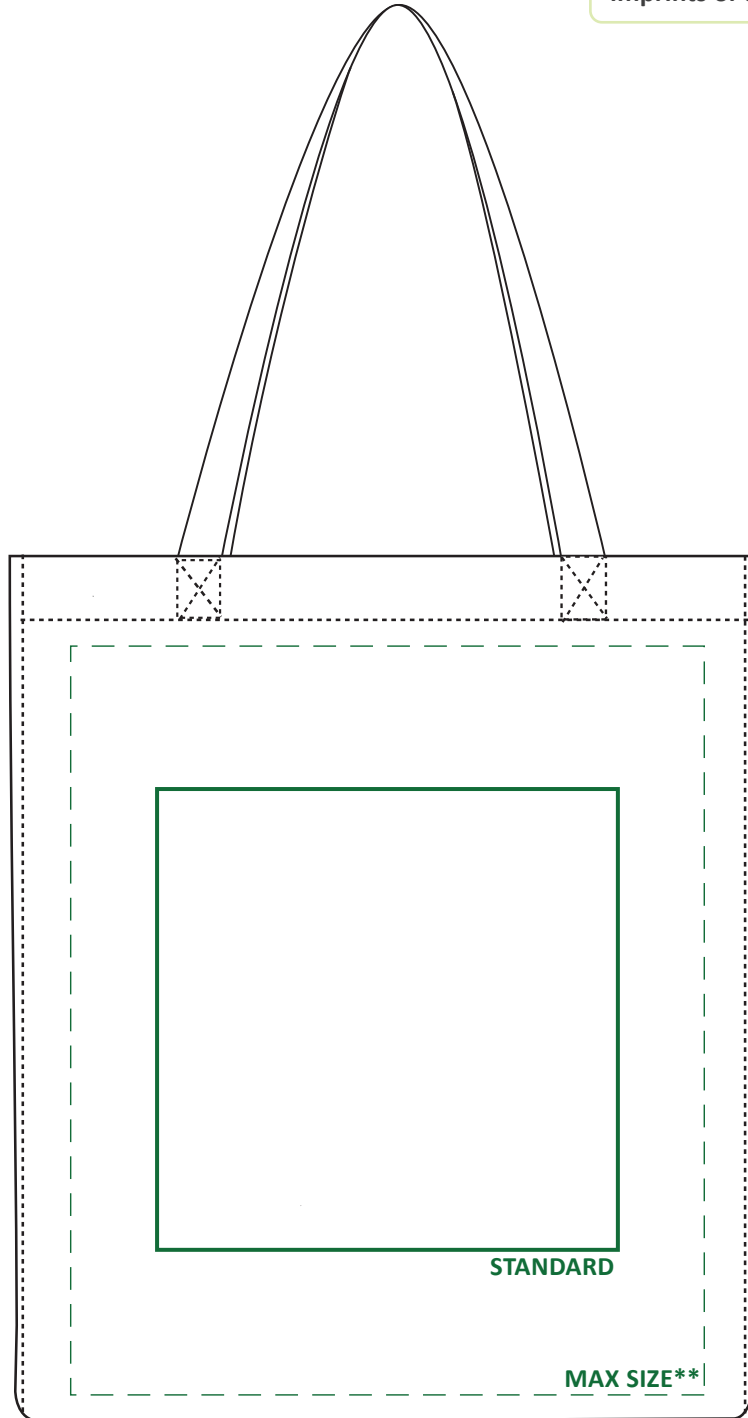

SCREEN PRINT - Standard Imprint Method

8" W x 8" H - Standard Size

*11" W x 13" H - Max Size***

INCLUDES:

One color/position imprint, in a standard size with standard imprint method.

****Additional run charges apply for oversized imprints or special methods.**

B-5206

Additional Imprint Methods:

4C FULL COLOR

*11" W x 13" H - Max Size***

****Run charges for additional Imprint options are not included and vary by imprint size and method. Please contact us for a quote.**