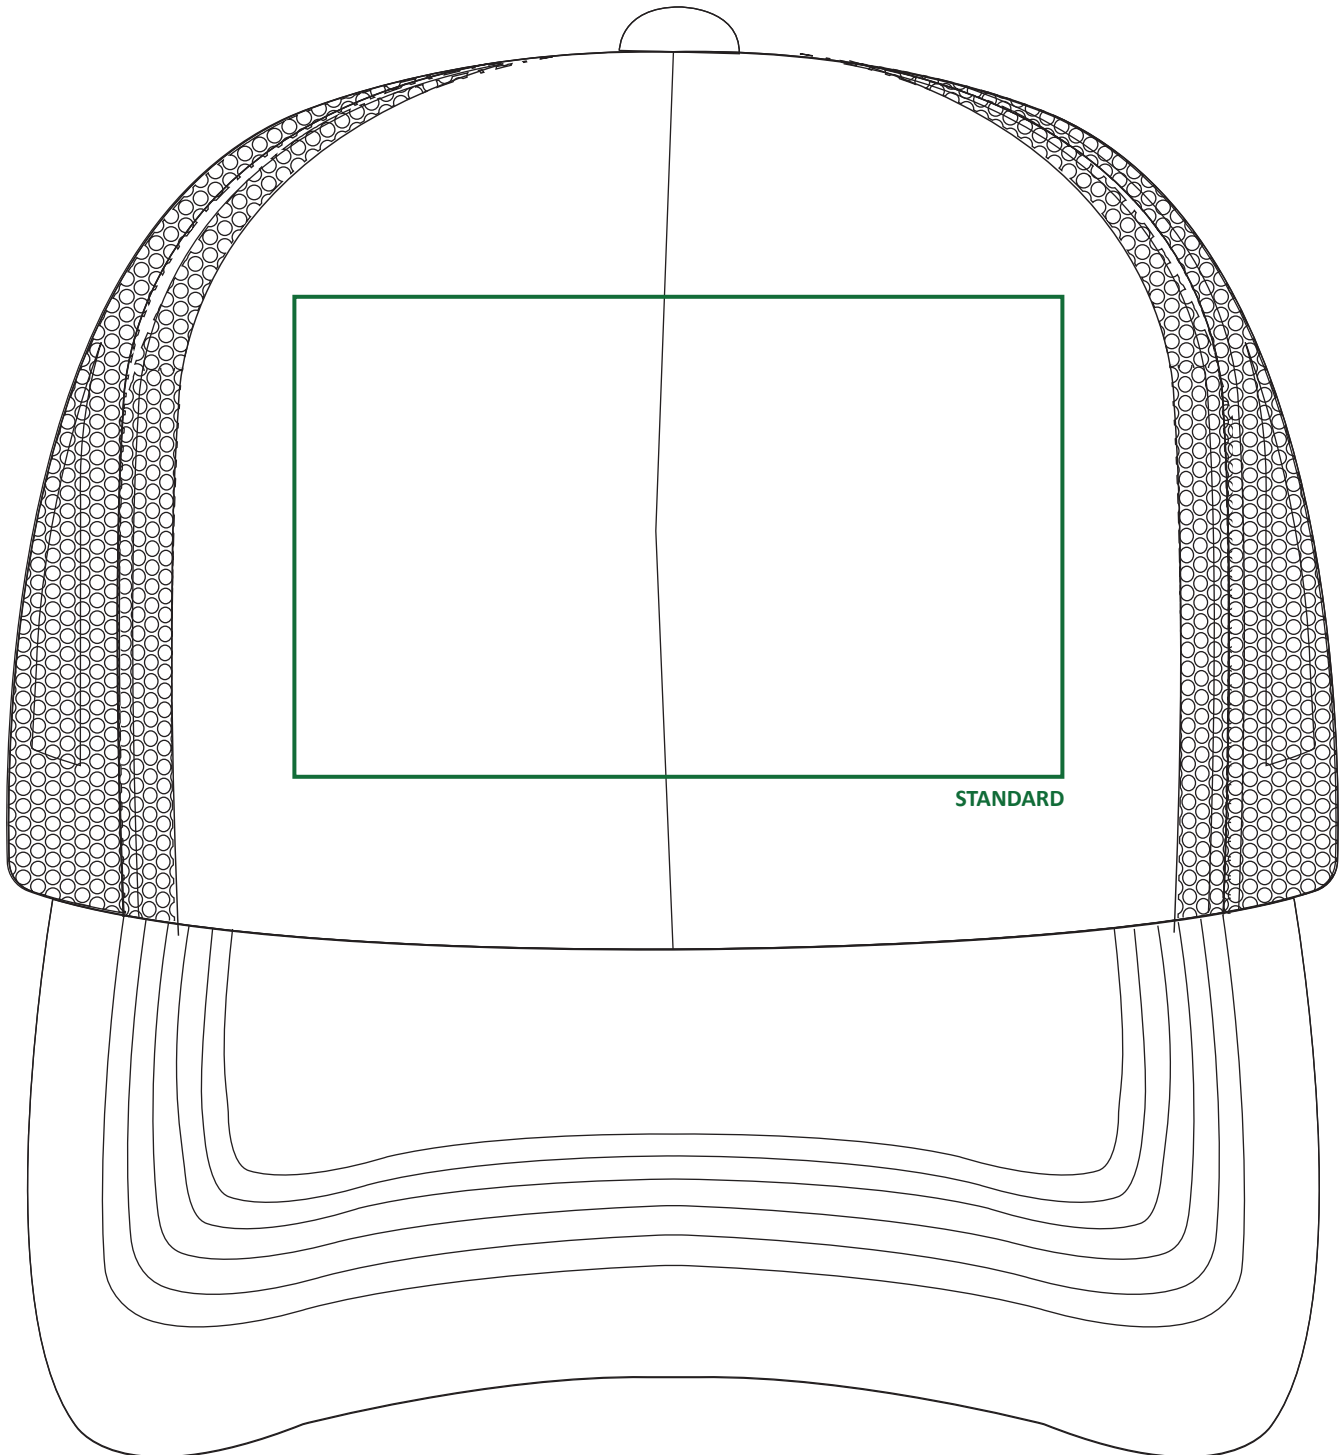

**HEAT PRESS - Standard Imprint Method**

4" W x 2-1/2" H - Standard Size

**INCLUDES:**

One color/position imprint, in a standard size with standard imprint method.

\*\*Additional run charges apply for oversized imprints or special methods.

**Additional Imprint Methods:**

**EMBROIDERY**

2" W x 1-1/2" H - Max Size\*\*

**\*\*Run charges for additional Imprint options are not included and vary by imprint size and method. Please contact us for a quote.**