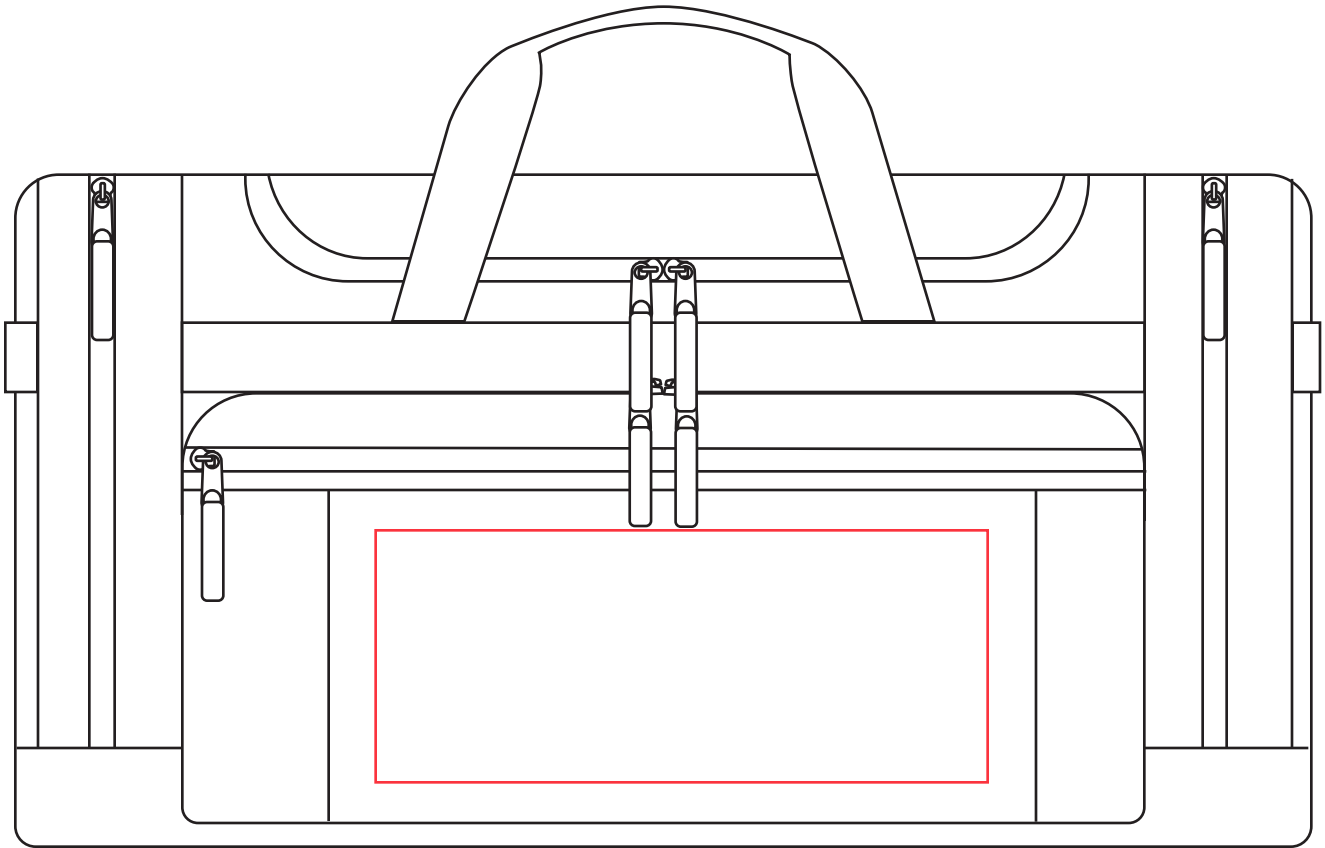

ITEM DIAGRAM IS SHOWN  
AT 25% OF ACTUAL SIZE

# B-3904

12.75" W X 5.25" H  
SCREEN PRINT  
AVAILABLE IMPRINT AREA  
LOCATION - FRONT (DEFAULT)

8.00" W X 6.00" H  
AVAILABLE IMPRINT AREA  
LOCATION - END SIDES

14.00" W X 10.00" H  
AVAILABLE IMPRINT AREA  
LOCATION - TOP

6.00" W X 5.00" H  
AVAILABLE IMPRINT AREA  
LOCATION - BACK