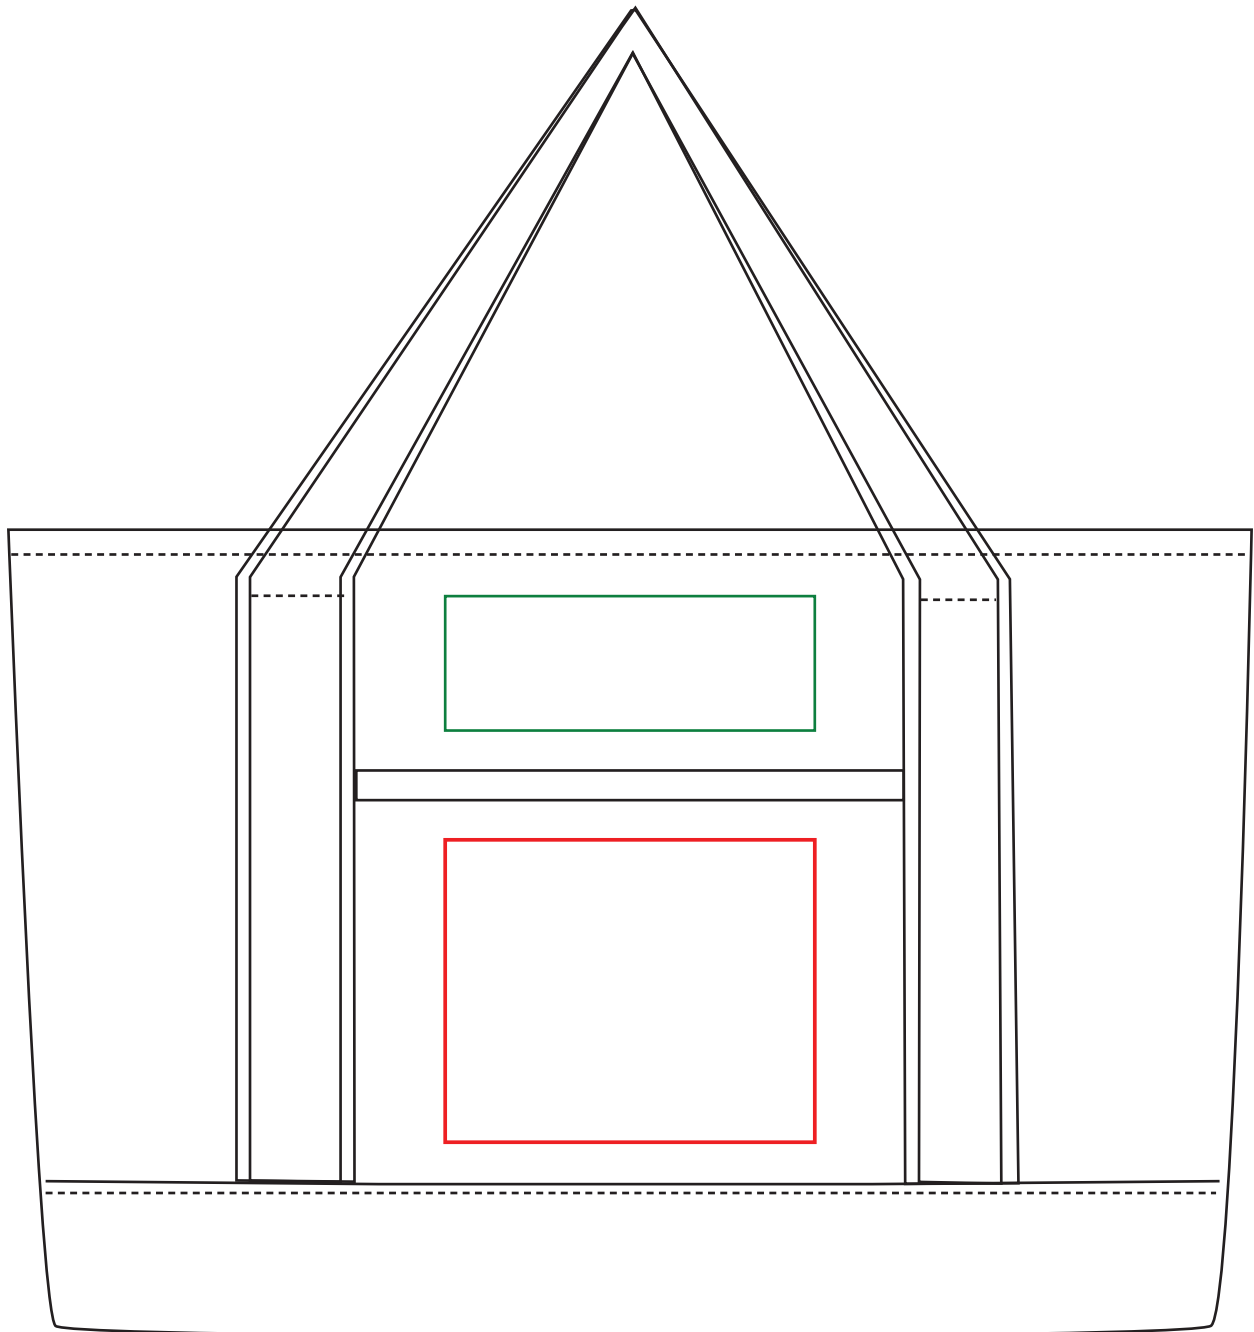

A00051-B-3226

* ITEM DIAGRAM IS SHOWN AT 35% OF ACTUAL SIZE *

5.50" W x 4.50" H
SCREEN PRINT
AVAILABLE IMPRINT AREA
DEFAULT - ON POCKET

5.50" W x 2.00" H
SCREEN PRINT
AVAILABLE IMPRINT AREA
ABOVE POCKET